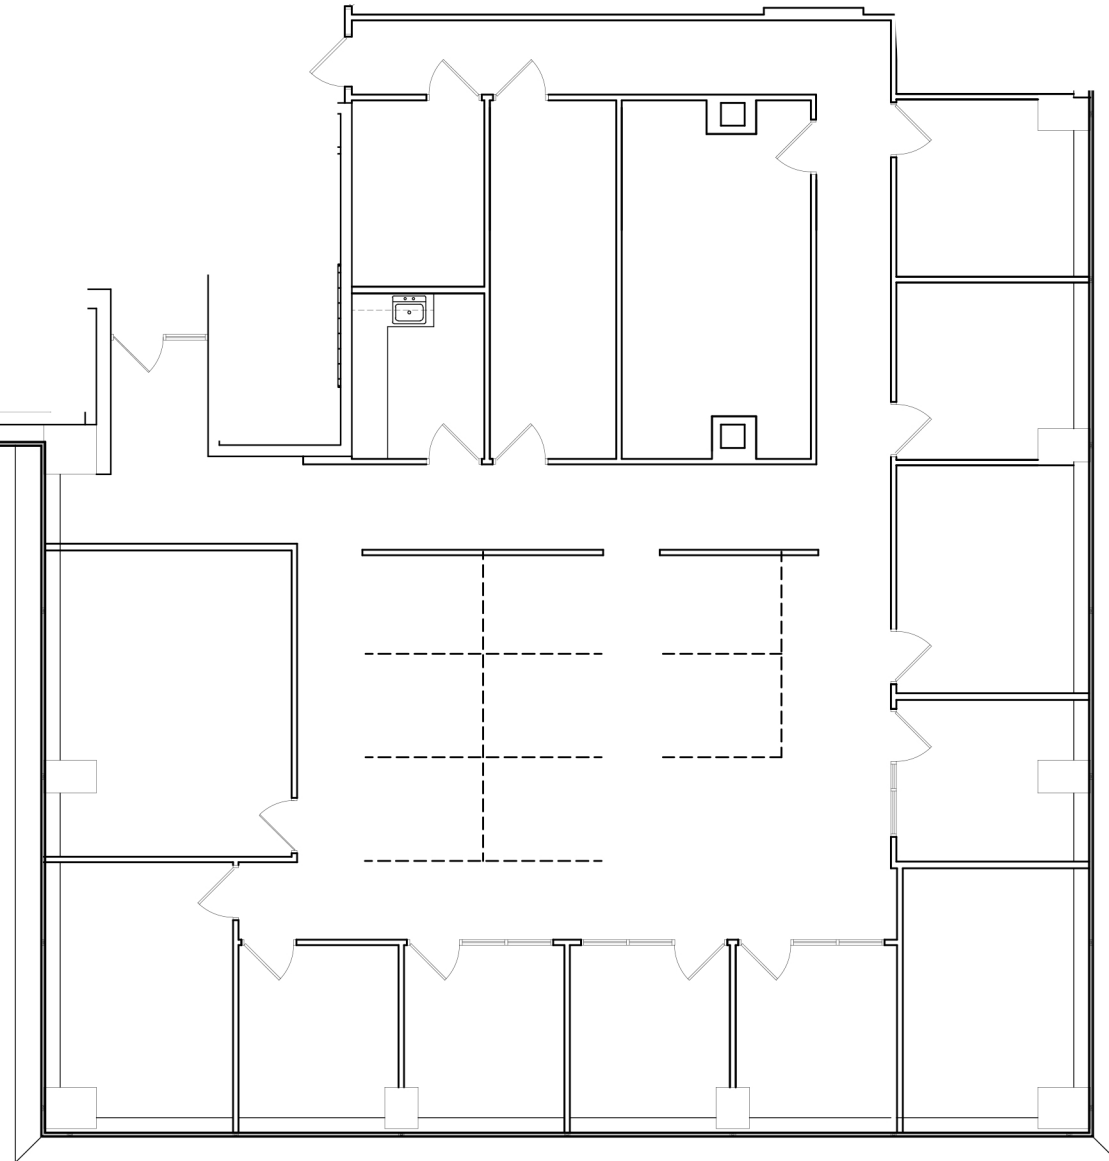

PARK
TOWER
4TH FLOOR

CASE &
ASSOCIATES

04.19.18

AS-BUILT
PLAN

AS.420

A FLOOR PLAN

SCALE: N.T.S.

NORTH

SUITE 420
VACANT
4,317 RSF

KEY PLAN