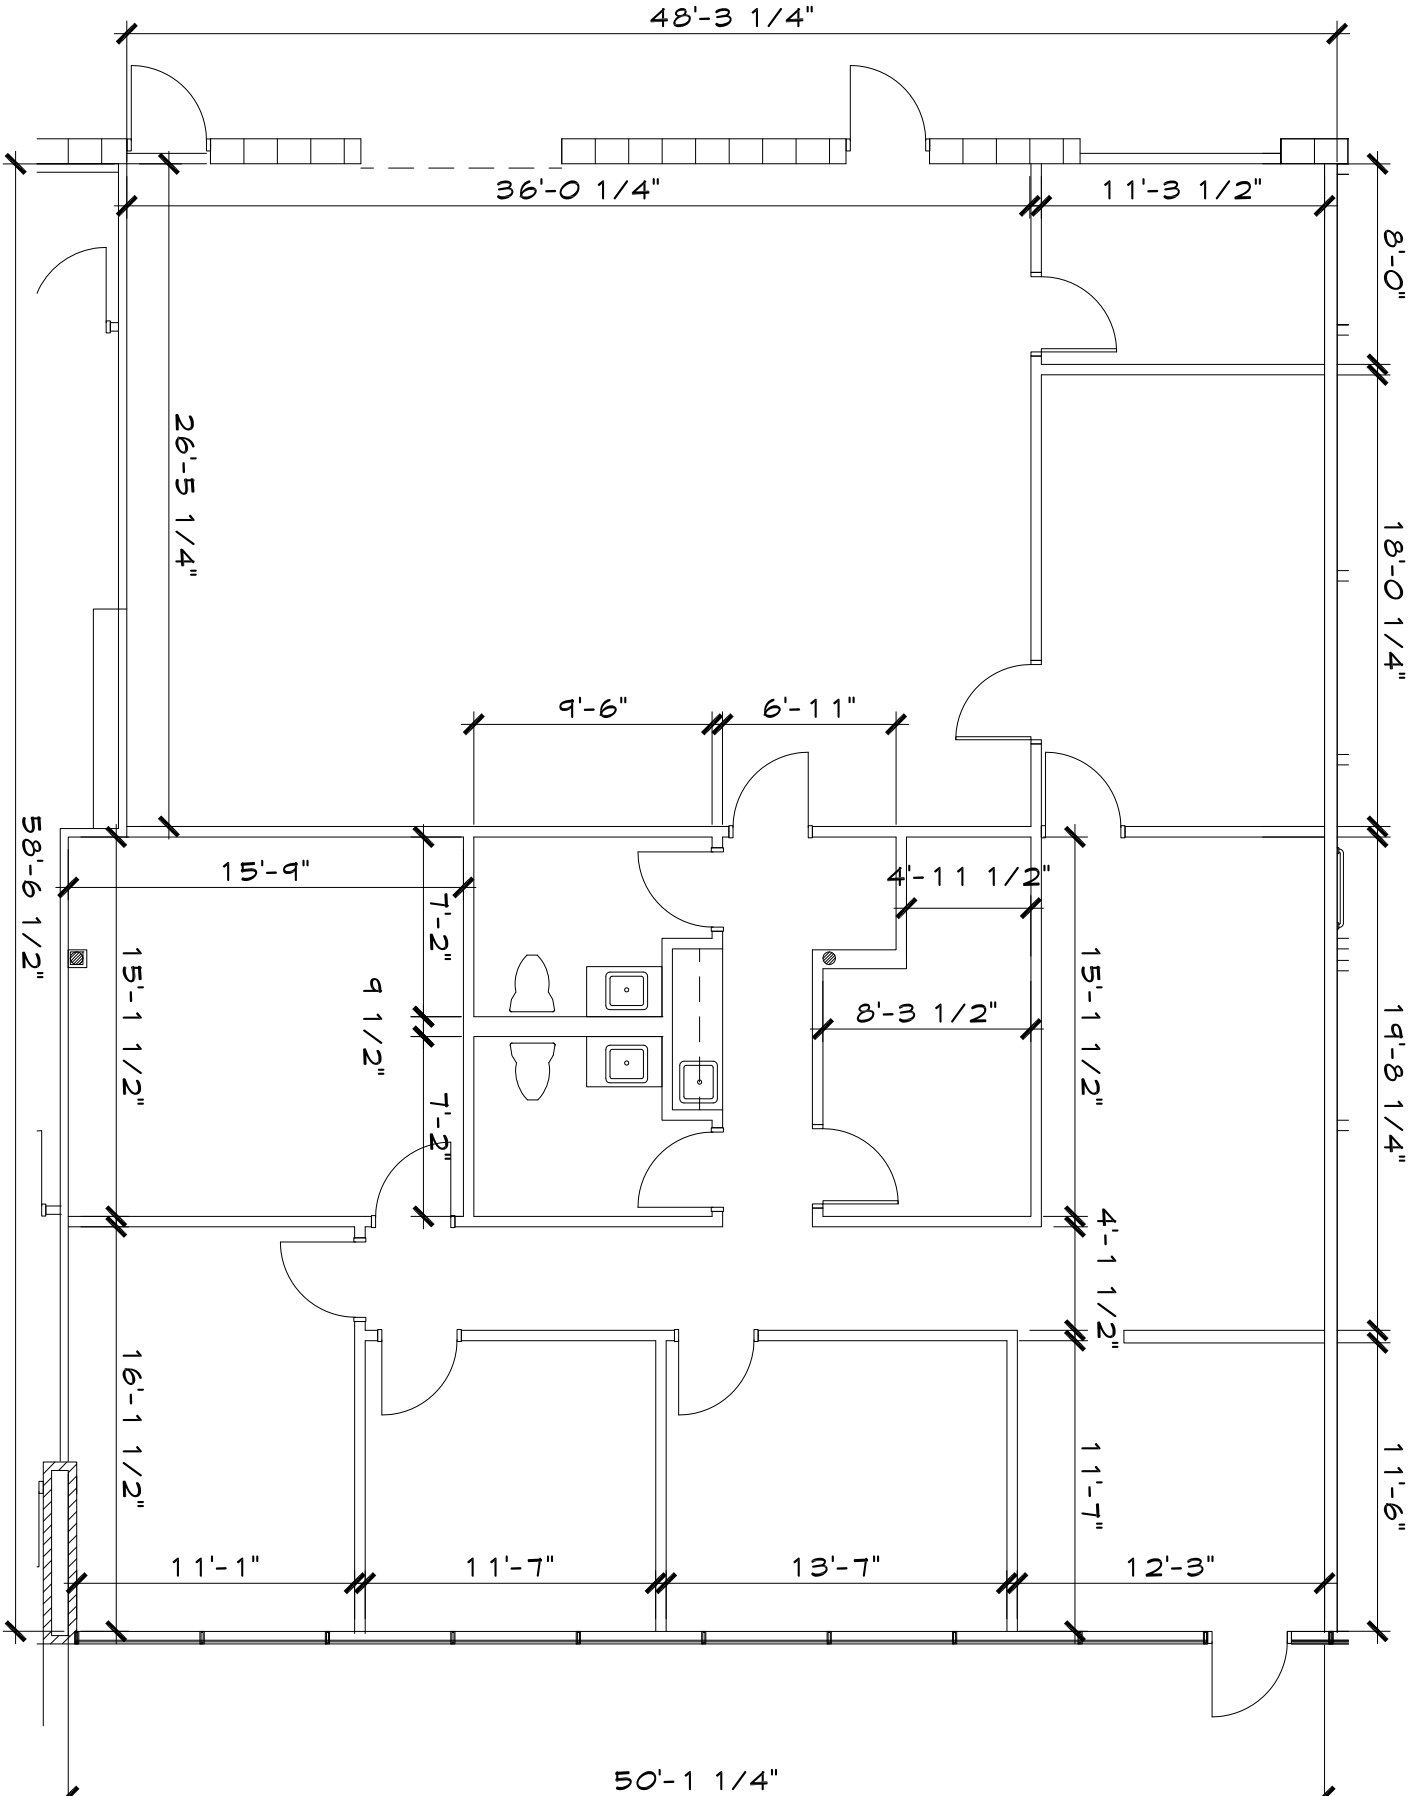

SOUTHEAST TECH
 CENTER
 5411 S 125TH E AVE
 BUILDING C

CASE
 & ASSOCIATES

SCALE	AS NOTED
FILE NAME	SFCAS
MANAGER	ELS
DRAWN BY	ELS
04.08.15	

A FLOOR PLAN

SCALE: 1/8"=1'-0"

AS-BUILT
 PLAN
AS.1